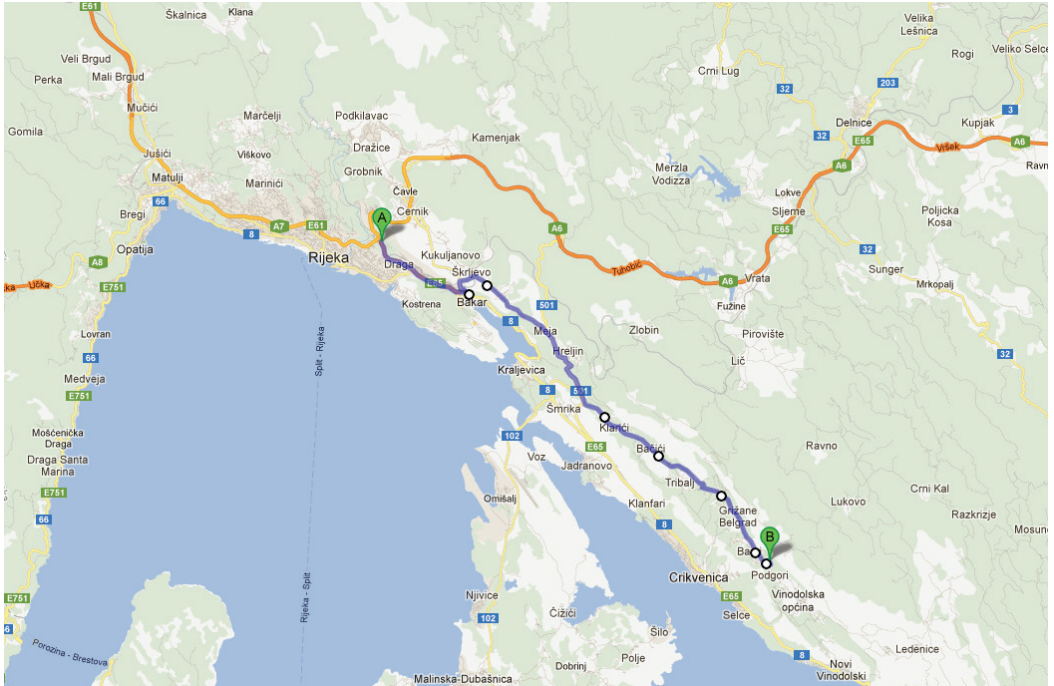

How to reach

Villa Vallis

Address: Kričina 20
51253 Bribir, Croatia
E-mail: info@villa-vallis.com
Phone: +385 51 248 811
GPS: 45°10'47"N, 14°44'23"E

1. Drive Rijeka bypass to exit St. Kuzam.
2. Exit onto Čavle, turn right at traffic lights
3. After 400 meters turn right again at traffic lights
4. Drive the road 5059 for 5,5 km
5. Continue driving along the road 501 for 4,8 km
6. Continue driving along the road 5064 for 15 km
7. After entering the village Kričina, before the house near the road on the left, turn left into the uphill road and drive to the end of the road.